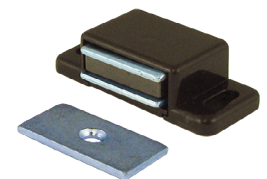

Magnetic Catches

Part Number	Color	Holding Force lbf [N]
D409BR	brown	approx. 6.6 [29.4]
D409W	white	approx. 6.6 [29.4]

- plastic housing and cover
- steel zinc plated keeper and yoke plates