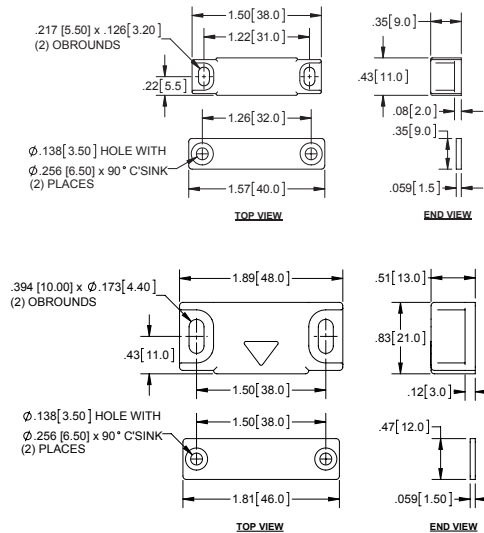

### Dust Proof Magnetic Catches

Part Number	Color	Holding Force lbf [N]
<b>D405BK</b>	black	approx. .9 [4.0]
<b>D405W</b>	white	approx. .9 [4.0]

- ▶ plastic housing and cover
- ▶ 430SS nickel plated magnet and keeper

### Dust Proof Magnetic Catches

Part Number	Size	Color	Holding Force lbf [N]
<b>D400BK-01</b>	small	black	approx. 2.9 [13.0]
<b>D400W-01</b>	small	white	approx. 2.9 [13.0]
<b>D400BK</b>	large	black	approx. 5.2 [23.0]
<b>D400W</b>	large	white	approx. 5.2 [23.0]

### Magnetic Catches

Part Number	Color	Holding Force lbf [N]
<b>D409BR</b>	brown	approx. 6.6 [29.4]
<b>D409W</b>	white	approx. 6.6 [29.4]

- ▶ plastic housing and cover
- ▶ steel zinc plated keeper and yoke plates

### Push-off Magnetic Catch

Part Number	Color	Holding Force lbf [N]
<b>D410BR</b>	brown	approx. 3.8 [17.0]

- ▶ plastic housing and cover
- ▶ steel bronze plated keeper and yoke plates