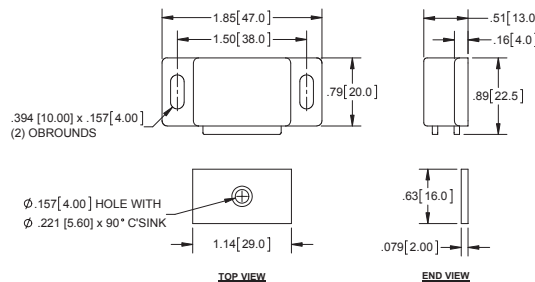

### Dust Proof Magnetic Catches

Part Number	Size	Color	Holding Force lbf [N]
<b>D400BK-01</b>	small	black	approx. 2.9 [13.0]
<b>D400W-01</b>	small	white	approx. 2.9 [13.0]
<b>D400BK</b>	large	black	approx. 5.2 [23.0]
<b>D400W</b>	large	white	approx. 5.2 [23.0]

### Magnetic Catches

Part Number	Color	Holding Force lbf [N]
<b>D409BR</b>	brown	approx. 6.6 [29.4]
<b>D409W</b>	white	approx. 6.6 [29.4]

- ▶ plastic housing and cover
- ▶ steel zinc plated keeper and yoke plates

### Push-off Magnetic Catch

Part Number	Color	Holding Force lbf [N]
<b>D410BR</b>	brown	approx. 3.8 [17.0]

- ▶ plastic housing and cover
- ▶ steel bronze plated keeper and yoke plates