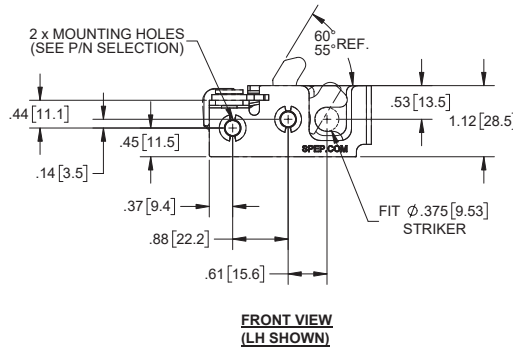

Long Perpendicular Lever

Part Number	Orientation	Actuation Stage
L606-11	right hand	single
L606-21	left hand	single
L606-31	right hand	dual
L606-41	left hand	dual

- ▶ 463S / 463S-01 striker available on pg. 78
- ▶ refer to pg. 81 for recommended panel cut-out

Short Perpendicular Lever

Part Number	Orientation	Actuation Stage
L607-11	right hand	single
L607-21	left hand	single
L607-31	right hand	dual
L607-41	left hand	dual

- ▶ 463S / 463S-01 striker available on pg. 78
- ▶ refer to pg. 81 for recommended panel cut-out