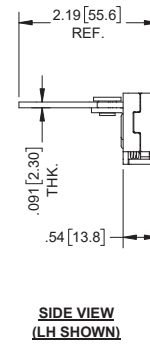

Long Perpendicular Lever

Part Number	Orientation	Actuation Stage
L606-11	right hand	single
L606-21	left hand	single
L606-31	right hand	dual
L606-41	left hand	dual

- ▶ 463S / 463S-01 striker available on pg. 78
- ▶ refer to pg. 81 for recommended panel cut-out

Short Perpendicular Lever

Part Number	Orientation	Actuation Stage
L607-11	right hand	single
L607-21	left hand	single
L607-31	right hand	dual
L607-41	left hand	dual

- ▶ 463S / 463S-01 striker available on pg. 78
- ▶ refer to pg. 81 for recommended panel cut-out