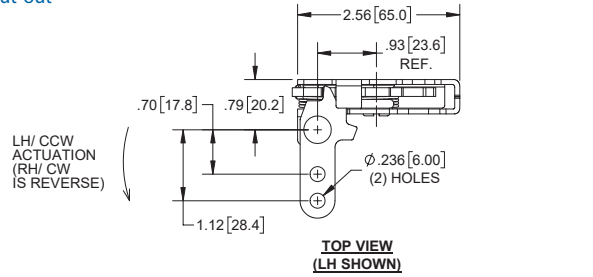

Long Perpendicular Lever

Part Number	Orientation	Actuation Stage
L606-11	right hand	single
L606-21	left hand	single
L606-31	right hand	dual
L606-41	left hand	dual

- ▶ 463S / 463S-01 striker available on pg. 78
- ▶ refer to pg. 81 for recommended panel cut-out

Short Perpendicular Lever

Part Number	Orientation	Actuation Stage
L607-11	right hand	single
L607-21	left hand	single
L607-31	right hand	dual
L607-41	left hand	dual

- ▶ 463S / 463S-01 striker available on pg. 78
- ▶ refer to pg. 81 for recommended panel cut-out