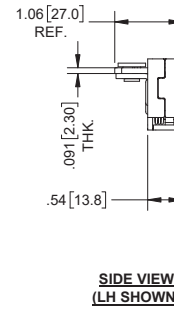

Rotary Latches

NEW PRODUCT FAMILY

2-Point In-Line Lever

Part Number	Orientation	Actuation Stage
L604-11	right hand	single
L604-21	left hand	single
L604-31	right hand	dual
L604-41	left hand	dual

▶ 463S / 463S-01 striker available on pg. 78
 ▶ refer to pg. 81 for recommended panel cut-out

1-Point In-Line Lever

Part Number	Orientation	Actuation Stage
L605-11	right hand	single
L605-21	left hand	single
L605-31	right hand	dual
L605-41	left hand	dual

▶ 463S / 463S-01 striker available on pg. 78
 ▶ refer to pg. 81 for recommended panel cut-out