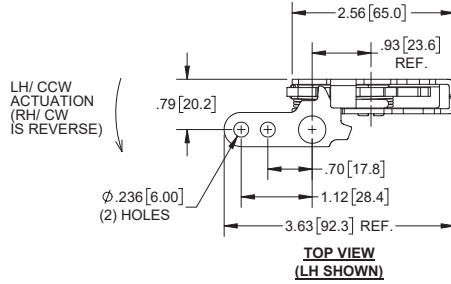

Rotary Latches

NEW PRODUCT FAMILY

2-Point In-Line Lever

Part Number	Orientation	Actuation Stage
L604-11	right hand	single
L604-21	left hand	single
L604-31	right hand	dual
L604-41	left hand	dual

▶ 463S / 463S-01 striker available on pg. 78
 ▶ refer to pg. 81 for recommended panel cut-out

1-Point In-Line Lever

Part Number	Orientation	Actuation Stage
L605-11	right hand	single
L605-21	left hand	single
L605-31	right hand	dual
L605-41	left hand	dual

▶ 463S / 463S-01 striker available on pg. 78
 ▶ refer to pg. 81 for recommended panel cut-out