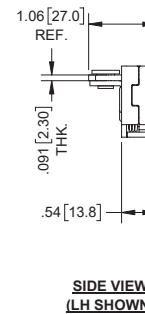

Rotary Latches

NEW PRODUCT FAMILY

2-Point In-Line Lever

Part Number	Orientation	Actuation Stage
L604-11	right hand	single
L604-21	left hand	single
L604-31	right hand	dual
L604-41	left hand	dual

▶ 463S / 463S-01 striker available on pg. 78
 ▶ refer to pg. 81 for recommended panel cut-out

1-Point In-Line Lever

Part Number	Orientation	Actuation Stage
L605-11	right hand	single
L605-21	left hand	single
L605-31	right hand	dual
L605-41	left hand	dual

▶ 463S / 463S-01 striker available on pg. 78
 ▶ refer to pg. 81 for recommended panel cut-out