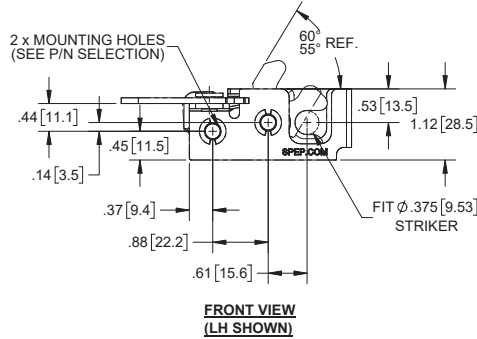

Rotary Latches

NEW PRODUCT FAMILY

2-Point In-Line Lever

Part Number	Orientation	Actuation Stage
L604-11	right hand	single
L604-21	left hand	single
L604-31	right hand	dual
L604-41	left hand	dual

▶ 463S / 463S-01 striker available on pg. 78
 ▶ refer to pg. 81 for recommended panel cut-out

1-Point In-Line Lever

Part Number	Orientation	Actuation Stage
L605-11	right hand	single
L605-21	left hand	single
L605-31	right hand	dual
L605-41	left hand	dual

▶ 463S / 463S-01 striker available on pg. 78
 ▶ refer to pg. 81 for recommended panel cut-out