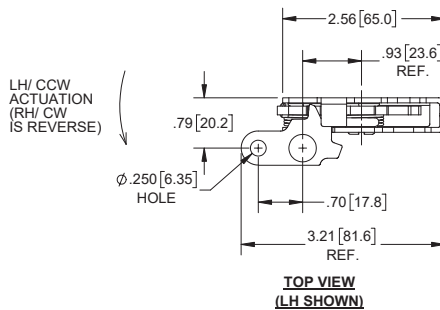

Rotary Latches

NEW PRODUCT FAMILY

2-Point In-Line Lever

Part Number	Orientation	Actuation Stage
L604-11	right hand	single
L604-21	left hand	single
L604-31	right hand	dual
L604-41	left hand	dual

▶ 463S / 463S-01 striker available on pg. 78
 ▶ refer to pg. 81 for recommended panel cut-out

1-Point In-Line Lever

Part Number	Orientation	Actuation Stage
L605-11	right hand	single
L605-21	left hand	single
L605-31	right hand	dual
L605-41	left hand	dual

▶ 463S / 463S-01 striker available on pg. 78
 ▶ refer to pg. 81 for recommended panel cut-out