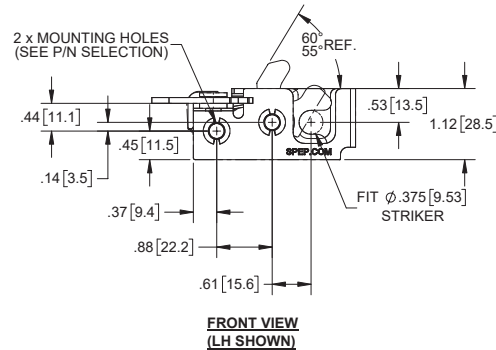

Rotary Latches

NEW PRODUCT FAMILY

2-Point In-Line Lever

Part Number	Orientation	Actuation Stage
L604-11	right hand	single
L604-21	left hand	single
L604-31	right hand	dual
L604-41	left hand	dual

▶ 463S / 463S-01 striker available on pg. 78
 ▶ refer to pg. 81 for recommended panel cut-out

1-Point In-Line Lever

Part Number	Orientation	Actuation Stage
L605-11	right hand	single
L605-21	left hand	single
L605-31	right hand	dual
L605-41	left hand	dual

▶ 463S / 463S-01 striker available on pg. 78
 ▶ refer to pg. 81 for recommended panel cut-out