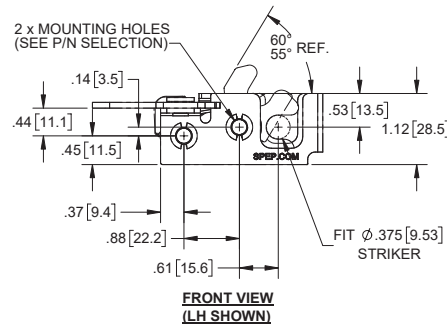

4-Point L-Shape Lever

Part Number	Orientation	Actuation Stage
L602-11	right hand	single
L602-21	left hand	single
L602-31	right hand	dual
L602-41	left hand	dual

- ▶ 463S / 463S-01 striker available on pg. 78
- ▶ refer to pg. 81 for recommended panel cut-out

2-Point L-Shape Lever

Part Number	Orientation	Actuation Stage
L603-11	right hand	single
L603-21	left hand	single
L603-31	right hand	dual
L603-41	left hand	dual

- ▶ 463S / 463S-01 striker available on pg. 78
- ▶ refer to pg. 81 for recommended panel cut-out