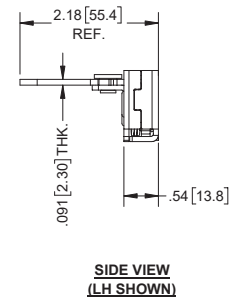

4-Point L-Shape Lever

Part Number	Orientation	Actuation Stage
L602-11	right hand	single
L602-21	left hand	single
L602-31	right hand	dual
L602-41	left hand	dual

- ▶ 463S / 463S-01 striker available on pg. 78
- ▶ refer to pg. 81 for recommended panel cut-out

2-Point L-Shape Lever

Part Number	Orientation	Actuation Stage
L603-11	right hand	single
L603-21	left hand	single
L603-31	right hand	dual
L603-41	left hand	dual

- ▶ 463S / 463S-01 striker available on pg. 78
- ▶ refer to pg. 81 for recommended panel cut-out