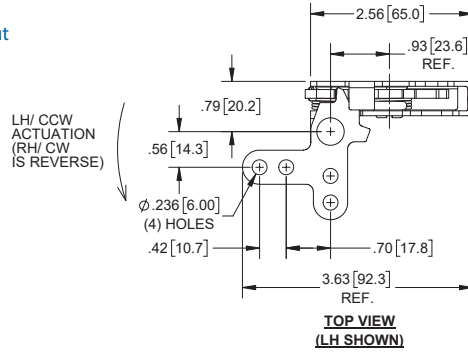

4-Point L-Shape Lever

Part Number	Orientation	Actuation Stage
L602-11	right hand	single
L602-21	left hand	single
L602-31	right hand	dual
L602-41	left hand	dual

- ▶ 463S / 463S-01 striker available on pg. 78
- ▶ refer to pg. 81 for recommended panel cut-out

2-Point L-Shape Lever

Part Number	Orientation	Actuation Stage
L603-11	right hand	single
L603-21	left hand	single
L603-31	right hand	dual
L603-41	left hand	dual

- ▶ 463S / 463S-01 striker available on pg. 78
- ▶ refer to pg. 81 for recommended panel cut-out