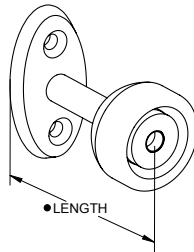

### Female Door Sockets

Part Number	Description	Finish
600	nylon socket insert	white
600BK	nylon socket insert	black

- ▶ adjustable socket increases holding capacity by tightening mounting screw
- ▶ screw not included

### Male Door Holders

Part Number	Description	Finish
604ZN	1.5 [38.1] steel	zinc plated
604SS	1.5 [38.1] 304SS	polished
605ZN	2.5 [63.5] steel	zinc plated
605SS	2.5 [63.5] 304SS	polished
606ZN	3.5 [88.9] steel	zinc plated
606SS	3.5 [88.9] 304SS	polished
607ZN	4.5 [114.3] steel	zinc plated
607SS	4.5 [114.3] 304SS	polished

- ▶ male holder and female socket sold separately
- length determined in assembled state

### Male Door Holders with 30° Offset

Part Number	Description	Finish
611SS	3.5 [88.9] 304SS with 30° offset	polished

- length determined in assembled state