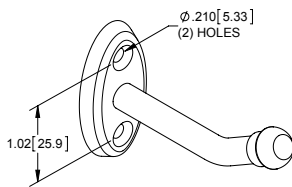

### Female Door Sockets

Part Number	Description	Finish
600	nylon socket insert	white
600BK	nylon socket insert	black

- ▶ adjustable socket increases holding capacity by tightening mounting screw
- ▶ screw not included

### Male Door Holders

Part Number	Description	Finish
604ZN	1.5 [38.1] steel	zinc plated
604SS	1.5 [38.1] 304SS	polished
605ZN	2.5 [63.5] steel	zinc plated
605SS	2.5 [63.5] 304SS	polished
606ZN	3.5 [88.9] steel	zinc plated
606SS	3.5 [88.9] 304SS	polished
607ZN	4.5 [114.3] steel	zinc plated
607SS	4.5 [114.3] 304SS	polished

- ▶ male holder and female socket sold separately
- length determined in assembled state

### Male Door Holders with 30° Offset

Part Number	Description	Finish
611SS	3.5 [88.9] 304SS with 30° offset	polished

- length determined in assembled state