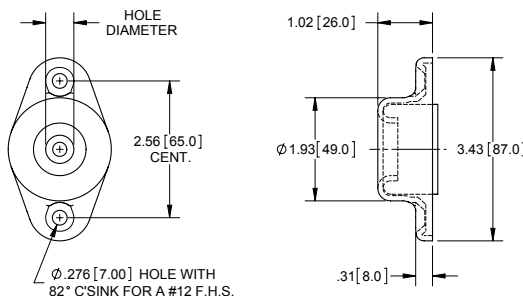

Plunger & Socket Door Holder

Male Door Holder Plungers

Part No.	Description	Length	Finish
613ZN	1-5/8" steel	1.14 [29.0]	zinc plated
614ZN	2-1/8" steel	1.65 [41.9]	zinc plated
615ZN	2-5/8" steel	2.24 [56.9]	zinc plated
616ZN	3-1/8" steel	2.72 [69.1]	zinc plated

Female Door Holder Socket

Part No.	Description	Length	Finish
619	tight fit socket	.528 [13.41]	zinc plated