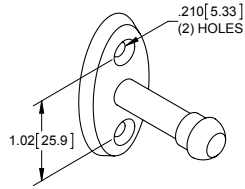

### Female Door Sockets

Part Number	Description	Finish
600	nylon socket insert	white
600BK	nylon socket insert	black

- ▶ adjustable socket increases holding capacity by tightening mounting screw
- ▶ screw not included

### Male Door Holders

Part Number	Description	Finish
604ZN	1.5 [38.1] steel	zinc plated
604SS	1.5 [38.1] 304SS	polished
605ZN	2.5 [63.5] steel	zinc plated
605SS	2.5 [63.5] 304SS	polished
606ZN	3.5 [88.9] steel	zinc plated
606SS	3.5 [88.9] 304SS	polished
607ZN	4.5 [114.3] steel	zinc plated
607SS	4.5 [114.3] 304SS	polished

- ▶ male holder and female socket sold separately
- length determined in assembled state

### Male Door Holders with 30° Offset

Part Number	Description	Finish
611SS	3.5 [88.9] 304SS with 30° offset	polished

- length determined in assembled state