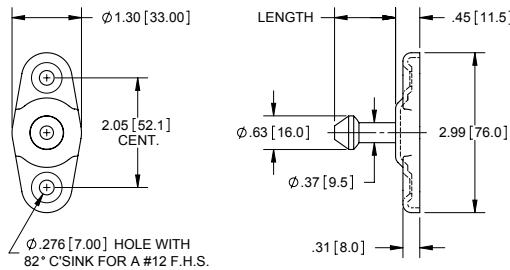

Plunger & Socket Door Holder

Male Door Holder Plungers

Part No.	Description	Length	Finish
613ZN	1-5/8" steel	1.14 [29.0]	zinc plated
614ZN	2-1/8" steel	1.65 [41.9]	zinc plated
615ZN	2-5/8" steel	2.24 [56.9]	zinc plated
616ZN	3-1/8" steel	2.72 [69.1]	zinc plated

Female Door Holder Socket

Part No.	Description	Length	Finish
619	tight fit socket	.528 [13.41]	zinc plated