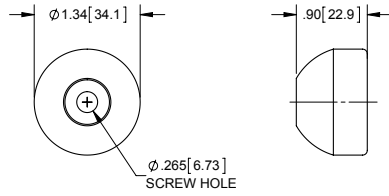

### Female Door Sockets

Part Number	Description	Finish
600	nylon socket insert	white
600BK	nylon socket insert	black

- ▶ adjustable socket increases holding capacity by tightening mounting screw
- ▶ screw not included

### Male Door Holders

Part Number	Description	Finish
604ZN	1.5 [38.1] steel	zinc plated
604SS	1.5 [38.1] 304SS	polished
605ZN	2.5 [63.5] steel	zinc plated
605SS	2.5 [63.5] 304SS	polished
606ZN	3.5 [88.9] steel	zinc plated
606SS	3.5 [88.9] 304SS	polished
607ZN	4.5 [114.3] steel	zinc plated
607SS	4.5 [114.3] 304SS	polished

- ▶ male holder and female socket sold separately
- length determined in assembled state

### Male Door Holders with 30° Offset

Part Number	Description	Finish
611SS	3.5 [88.9] 304SS with 30° offset	polished

- length determined in assembled state