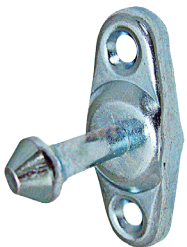

Plunger & Socket Door Holder

Male Door Holder Plungers

Part No.	Description	Length	Finish
613ZN	1-5/8" steel	1.14 [29.0]	zinc plated
614ZN	2-1/8" steel	1.65 [41.9]	zinc plated
615ZN	2-5/8" steel	2.24 [56.9]	zinc plated
616ZN	3-1/8" steel	2.72 [69.1]	zinc plated

Female Door Holder Socket

Part No.	Description	Length	Finish
619	tight fit socket	.528 [13.41]	zinc plated