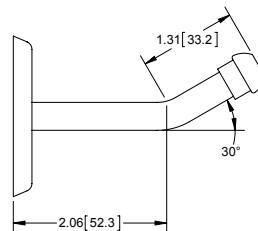

### Female Door Sockets

Part Number	Description	Finish
600	nylon socket insert	white
600BK	nylon socket insert	black

- ▶ adjustable socket increases holding capacity by tightening mounting screw
- ▶ screw not included

### Male Door Holders

Part Number	Description	Finish
604ZN	1.5 [38.1] steel	zinc plated
604SS	1.5 [38.1] 304SS	polished
605ZN	2.5 [63.5] steel	zinc plated
605SS	2.5 [63.5] 304SS	polished
606ZN	3.5 [88.9] steel	zinc plated
606SS	3.5 [88.9] 304SS	polished
607ZN	4.5 [114.3] steel	zinc plated
607SS	4.5 [114.3] 304SS	polished

- ▶ male holder and female socket sold separately
- length determined in assembled state

### Male Door Holders with 30° Offset

Part Number	Description	Finish
611SS	3.5 [88.9] 304SS with 30° offset	polished

- length determined in assembled state