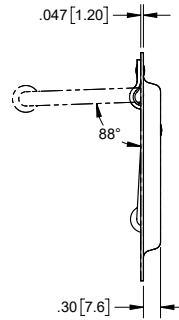

Medium Recessed Handles

Part Number	Material	Finish
26	steel	zinc plated
26-10BK	steel	black powder coated

- ▶ spring loaded bail
- ▶ black rubber grip

MOUNTING DIMENSIONS

Medium Recessed Handle

Part Number	Material	Finish
27	steel	zinc plated

- ▶ spring loaded bail
- ▶ black rubber grip

MOUNTING DIMENSIONS

Large Recessed Handles

Part Number	Material	Finish
28	steel	zinc plated
28-10BK	steel	black powder coated

- ▶ spring loaded bail
- ▶ black rubber grip

MOUNTING DIMENSIONS