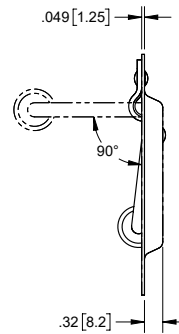

Medium Recessed Handles

Part Number	Material	Finish
26	steel	zinc plated
26-10BK	steel	black powder coated

- ▶ spring loaded bail
- ▶ black rubber grip

MOUNTING DIMENSIONS

Medium Recessed Handle

Part Number	Material	Finish
27	steel	zinc plated

- ▶ spring loaded bail
- ▶ black rubber grip

MOUNTING DIMENSIONS

Large Recessed Handles

Part Number	Material	Finish
28	steel	zinc plated
28-10BK	steel	black powder coated

- ▶ spring loaded bail
- ▶ black rubber grip

MOUNTING DIMENSIONS