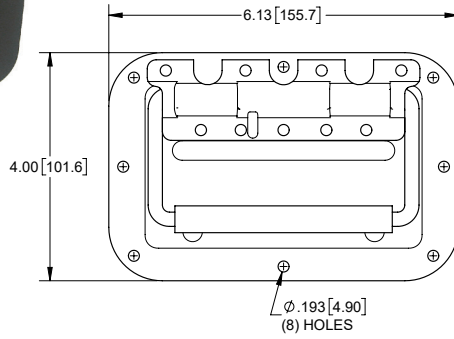

Medium Recessed Handles

Part Number	Material	Finish
26	steel	zinc plated
26-10BK	steel	black powder coated

- ▶ spring loaded bail
- ▶ black rubber grip

MOUNTING DIMENSIONS

Medium Recessed Handle

Part Number	Material	Finish
27	steel	zinc plated

- ▶ spring loaded bail
- ▶ black rubber grip

MOUNTING DIMENSIONS

Large Recessed Handles

Part Number	Material	Finish
28	steel	zinc plated
28-10BK	steel	black powder coated

- ▶ spring loaded bail
- ▶ black rubber grip

MOUNTING DIMENSIONS