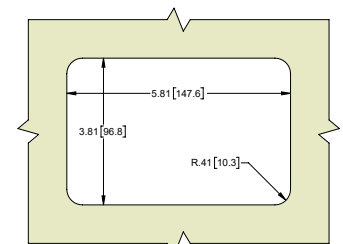

- ▶ spring loaded bail
- ▶ black rubber grip

MOUNTING DIMENSIONS

Large Recessed Handles

Part Number	Material	Finish
28	steel	zinc plated
28-10BK	steel	black powder coated

- ▶ spring loaded bail
- ▶ black rubber grip

MOUNTING DIMENSIONS