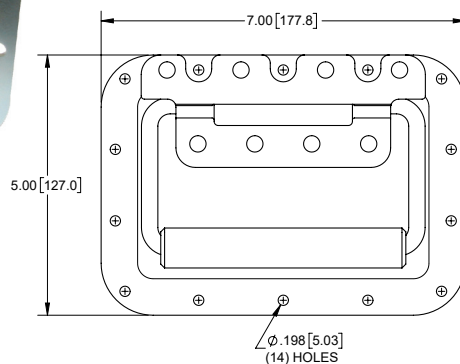

Medium Recessed Handles

Part Number	Material	Finish
26	steel	zinc plated
26-10BK	steel	black powder coated

- ▶ spring loaded bail
- ▶ black rubber grip

MOUNTING DIMENSIONS

Medium Recessed Handle

Part Number	Material	Finish
27	steel	zinc plated

- ▶ spring loaded bail
- ▶ black rubber grip

MOUNTING DIMENSIONS

Large Recessed Handles

Part Number	Material	Finish
28	steel	zinc plated
28-10BK	steel	black powder coated

- ▶ spring loaded bail
- ▶ black rubber grip

MOUNTING DIMENSIONS