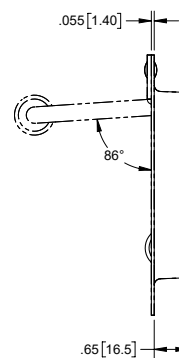

Medium Recessed Handles

Part Number	Material	Finish
26	steel	zinc plated
26-10BK	steel	black powder coated

- ▶ spring loaded bail
- ▶ black rubber grip

MOUNTING DIMENSIONS

Medium Recessed Handle

Part Number	Material	Finish
27	steel	zinc plated

- ▶ spring loaded bail
- ▶ black rubber grip

MOUNTING DIMENSIONS

Large Recessed Handles

Part Number	Material	Finish
28	steel	zinc plated
28-10BK	steel	black powder coated

- ▶ spring loaded bail
- ▶ black rubber grip

MOUNTING DIMENSIONS