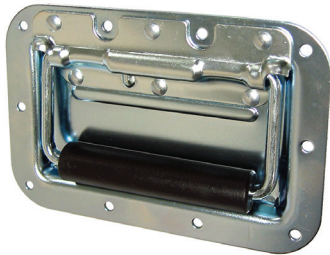

Medium Recessed Handles

Part Number	Material	Finish
26	steel	zinc plated
26-10BK	steel	black powder coated

- ▶ spring loaded bail
- ▶ black rubber grip

MOUNTING DIMENSIONS

Medium Recessed Handle

Part Number	Material	Finish
27	steel	zinc plated

- ▶ spring loaded bail
- ▶ black rubber grip

MOUNTING DIMENSIONS

Large Recessed Handles

Part Number	Material	Finish
28	steel	zinc plated
28-10BK	steel	black powder coated

- ▶ spring loaded bail
- ▶ black rubber grip