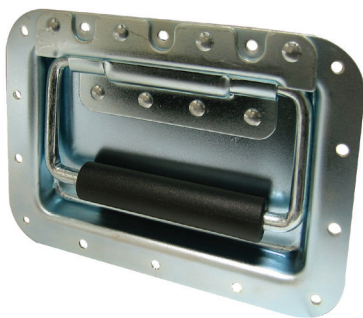

Medium Recessed Handles

Part Number	Material	Finish
26	steel	zinc plated
26-10BK	steel	black powder coated

- ▶ spring loaded bail
- ▶ black rubber grip

MOUNTING DIMENSIONS

Medium Recessed Handle

Part Number	Material	Finish
27	steel	zinc plated

- ▶ spring loaded bail
- ▶ black rubber grip

MOUNTING DIMENSIONS

Large Recessed Handles

Part Number	Material	Finish
28	steel	zinc plated
28-10BK	steel	black powder coated

- ▶ spring loaded bail
- ▶ black rubber grip