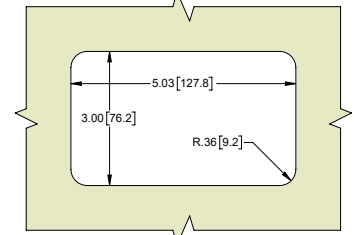

Medium Recessed Handles

Part Number	Material	Finish
26	steel	zinc plated
26-10BK	steel	black powder coated

- ▶ spring loaded bail
- ▶ black rubber grip

MOUNTING DIMENSIONS

Medium Recessed Handle

Part Number	Material	Finish
27	steel	zinc plated

- ▶ spring loaded bail
- ▶ black rubber grip

MOUNTING DIMENSIONS

Large Recessed Handles

Part Number	Material	Finish
28	steel	zinc plated
28-10BK	steel	black powder coated

- ▶ spring loaded bail
- ▶ black rubber grip

MOUNTING DIMENSIONS