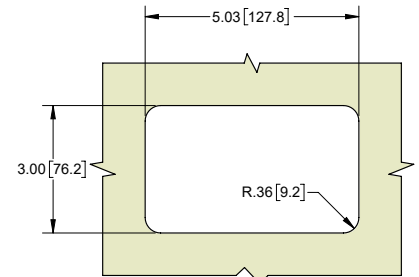

Medium Recessed Handles

Part Number	Material	Finish
26	steel	zinc plated
26-10BK	steel	black powder coated

- ▶ spring loaded bail
- ▶ black rubber grip

MOUNTING DIMENSIONS

Medium Recessed Handle

Part Number	Material	Finish
27	steel	zinc plated

- ▶ spring loaded bail
- ▶ black rubber grip

MOUNTING DIMENSIONS

Large Recessed Handles

Part Number	Material	Finish
28	steel	zinc plated
28-10BK	steel	black powder coated

- ▶ spring loaded bail
- ▶ black rubber grip

MOUNTING DIMENSIONS