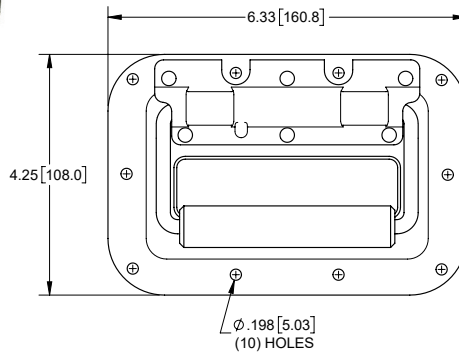

Medium Recessed Handles

Part Number	Material	Finish
26	steel	zinc plated
26-10BK	steel	black powder coated

- ▶ spring loaded bail
- ▶ black rubber grip

MOUNTING DIMENSIONS

Medium Recessed Handle

Part Number	Material	Finish
27	steel	zinc plated

- ▶ spring loaded bail
- ▶ black rubber grip

MOUNTING DIMENSIONS

Large Recessed Handles

Part Number	Material	Finish
28	steel	zinc plated
28-10BK	steel	black powder coated

- ▶ spring loaded bail
- ▶ black rubber grip

MOUNTING DIMENSIONS