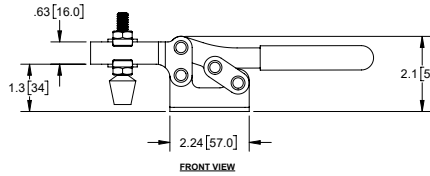

Hold Down Toggle Clamp with Open Arm, Adjustable Grip

Part Number	Material	Finish
J3317	steel	zinc plated

- ▶ red plastic grip and rubber bumper
- ▶ holding capacity: 221 Lbs. [100 Kg]

Hold Down Toggle Clamp with Open Arm, Adjustable Grip

Part Number	Material	Finish
J3318	steel	zinc plated

- ▶ red plastic grip and rubber bumper
- ▶ holding capacity: 501 Lbs. [227 Kg]

Hold Down Toggle Clamp, Adjustable Grip

Part Number	Material	Finish
J3327	steel	zinc plated

- ▶ red plastic grip and rubber bumper
- ▶ holding capacity: 221 Lbs. [100 Kg]