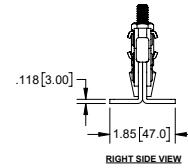

Hold Down Toggle Clamp with Open Arm, Adjustable Grip

Part Number	Material	Finish
J3317	steel	zinc plated

- ▶ red plastic grip and rubber bumper
- ▶ holding capacity: 221 Lbs. [100 Kg]

Hold Down Toggle Clamp with Open Arm, Adjustable Grip

Part Number	Material	Finish
J3318	steel	zinc plated

- ▶ red plastic grip and rubber bumper
- ▶ holding capacity: 501 Lbs. [227 Kg]

Hold Down Toggle Clamp, Adjustable Grip

Part Number	Material	Finish
J3327	steel	zinc plated

- ▶ red plastic grip and rubber bumper
- ▶ holding capacity: 221 Lbs. [100 Kg]