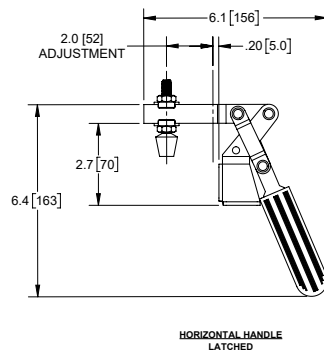

Hold Down Toggle Clamp with Open Arm, Adjustable Grip

Part Number	Material	Finish
J3317	steel	zinc plated

- ▶ red plastic grip and rubber bumper
- ▶ holding capacity: 221 Lbs. [100 Kg]

Hold Down Toggle Clamp with Open Arm, Adjustable Grip

Part Number	Material	Finish
J3318	steel	zinc plated

- ▶ red plastic grip and rubber bumper
- ▶ holding capacity: 501 Lbs. [227 Kg]

Hold Down Toggle Clamp, Adjustable Grip

Part Number	Material	Finish
J3327	steel	zinc plated

- ▶ red plastic grip and rubber bumper
- ▶ holding capacity: 221 Lbs. [100 Kg]