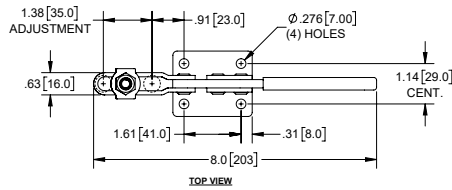

Hold Down Toggle Clamp with Open Arm, Adjustable Grip

Part Number	Material	Finish
J3317	steel	zinc plated

- ▶ red plastic grip and rubber bumper
- ▶ holding capacity: 221 Lbs. [100 Kg]

Hold Down Toggle Clamp with Open Arm, Adjustable Grip

Part Number	Material	Finish
J3318	steel	zinc plated

- ▶ red plastic grip and rubber bumper
- ▶ holding capacity: 501 Lbs. [227 Kg]

Hold Down Toggle Clamp, Adjustable Grip

Part Number	Material	Finish
J3327	steel	zinc plated

- ▶ red plastic grip and rubber bumper
- ▶ holding capacity: 221 Lbs. [100 Kg]