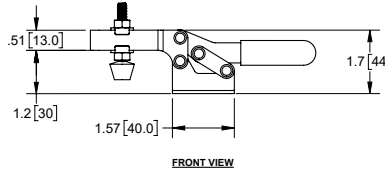

Hold Down Toggle Clamp with Open Arm, Adjustable Grip

Part Number	Material	Finish
J3317	steel	zinc plated

- ▶ red plastic grip and rubber bumper
- ▶ holding capacity: 221 Lbs. [100 Kg]

Hold Down Toggle Clamp with Open Arm, Adjustable Grip

Part Number	Material	Finish
J3318	steel	zinc plated

- ▶ red plastic grip and rubber bumper
- ▶ holding capacity: 501 Lbs. [227 Kg]

Hold Down Toggle Clamp, Adjustable Grip

Part Number	Material	Finish
J3327	steel	zinc plated

- ▶ red plastic grip and rubber bumper
- ▶ holding capacity: 221 Lbs. [100 Kg]