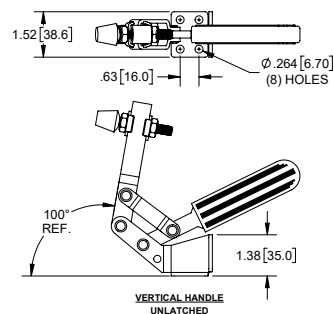

Hold Down Toggle Clamp with Open Arm, Adjustable Grip

Part Number	Material	Finish
J3317	steel	zinc plated

- ▶ red plastic grip and rubber bumper
- ▶ holding capacity: 221 Lbs. [100 Kg]

Hold Down Toggle Clamp with Open Arm, Adjustable Grip

Part Number	Material	Finish
J3318	steel	zinc plated

- ▶ red plastic grip and rubber bumper
- ▶ holding capacity: 501 Lbs. [227 Kg]

Hold Down Toggle Clamp, Adjustable Grip

Part Number	Material	Finish
J3327	steel	zinc plated

- ▶ red plastic grip and rubber bumper
- ▶ holding capacity: 221 Lbs. [100 Kg]