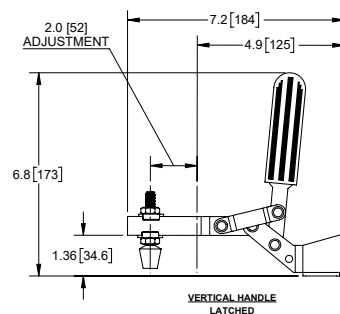

Hold Down Toggle Clamp with Open Arm, Adjustable Grip

Part Number	Material	Finish
J3317	steel	zinc plated

- ▶ red plastic grip and rubber bumper
- ▶ holding capacity: 221 Lbs. [100 Kg]

Hold Down Toggle Clamp with Open Arm, Adjustable Grip

Part Number	Material	Finish
J3318	steel	zinc plated

- ▶ red plastic grip and rubber bumper
- ▶ holding capacity: 501 Lbs. [227 Kg]

Hold Down Toggle Clamp, Adjustable Grip

Part Number	Material	Finish
J3327	steel	zinc plated

- ▶ red plastic grip and rubber bumper
- ▶ holding capacity: 221 Lbs. [100 Kg]