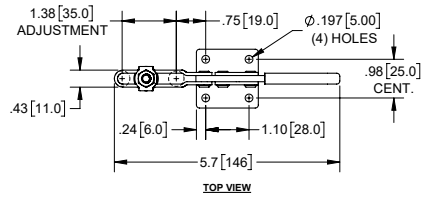

Hold Down Toggle Clamp with Open Arm, Adjustable Grip

Part Number	Material	Finish
J3317	steel	zinc plated

- ▶ red plastic grip and rubber bumper
- ▶ holding capacity: 221 Lbs. [100 Kg]

Hold Down Toggle Clamp with Open Arm, Adjustable Grip

Part Number	Material	Finish
J3318	steel	zinc plated

- ▶ red plastic grip and rubber bumper
- ▶ holding capacity: 501 Lbs. [227 Kg]

Hold Down Toggle Clamp, Adjustable Grip

Part Number	Material	Finish
J3327	steel	zinc plated

- ▶ red plastic grip and rubber bumper
- ▶ holding capacity: 221 Lbs. [100 Kg]