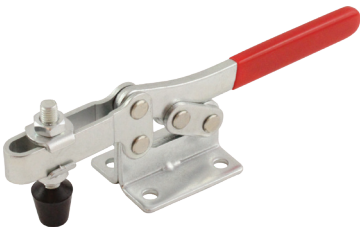

Hold Down Toggle Clamp with Open Arm, Adjustable Grip

Part Number	Material	Finish
J3317	steel	zinc plated

- ▶ red plastic grip and rubber bumper
- ▶ holding capacity: 221 Lbs. [100 Kg]

Hold Down Toggle Clamp with Open Arm, Adjustable Grip

Part Number	Material	Finish
J3318	steel	zinc plated

- ▶ red plastic grip and rubber bumper
- ▶ holding capacity: 501 Lbs. [227 Kg]

Hold Down Toggle Clamp, Adjustable Grip

Part Number	Material	Finish
J3327	steel	zinc plated

- ▶ red plastic grip and rubber bumper
- ▶ holding capacity: 221 Lbs. [100 Kg]