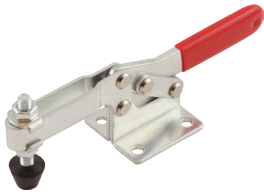

Hold Down Toggle Clamp with Open Arm, Adjustable Grip

Part Number	Material	Finish
J3317	steel	zinc plated

- ▶ red plastic grip and rubber bumper
- ▶ holding capacity: 221 Lbs. [100 Kg]

Hold Down Toggle Clamp with Open Arm, Adjustable Grip

Part Number	Material	Finish
J3318	steel	zinc plated

- ▶ red plastic grip and rubber bumper
- ▶ holding capacity: 501 Lbs. [227 Kg]

Hold Down Toggle Clamp, Adjustable Grip

Part Number	Material	Finish
J3327	steel	zinc plated

- ▶ red plastic grip and rubber bumper
- ▶ holding capacity: 221 Lbs. [100 Kg]