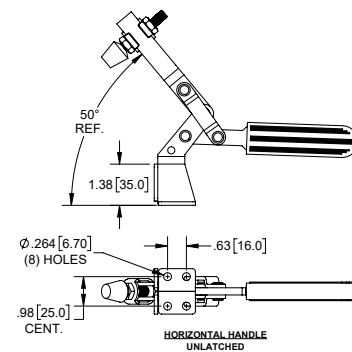

Hold Down Toggle Clamp with Open Arm, Adjustable Grip

Part Number	Material	Finish
J3317	steel	zinc plated

- ▶ red plastic grip and rubber bumper
- ▶ holding capacity: 221 Lbs. [100 Kg]

Hold Down Toggle Clamp with Open Arm, Adjustable Grip

Part Number	Material	Finish
J3318	steel	zinc plated

- ▶ red plastic grip and rubber bumper
- ▶ holding capacity: 501 Lbs. [227 Kg]

Hold Down Toggle Clamp, Adjustable Grip

Part Number	Material	Finish
J3327	steel	zinc plated

- ▶ red plastic grip and rubber bumper
- ▶ holding capacity: 221 Lbs. [100 Kg]