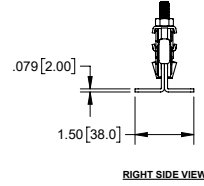

Hold Down Toggle Clamp with Open Arm, Adjustable Grip

Part Number	Material	Finish
J3317	steel	zinc plated

- ▶ red plastic grip and rubber bumper
- ▶ holding capacity: 221 Lbs. [100 Kg]

Hold Down Toggle Clamp with Open Arm, Adjustable Grip

Part Number	Material	Finish
J3318	steel	zinc plated

- ▶ red plastic grip and rubber bumper
- ▶ holding capacity: 501 Lbs. [227 Kg]

Hold Down Toggle Clamp, Adjustable Grip

Part Number	Material	Finish
J3327	steel	zinc plated

- ▶ red plastic grip and rubber bumper
- ▶ holding capacity: 221 Lbs. [100 Kg]