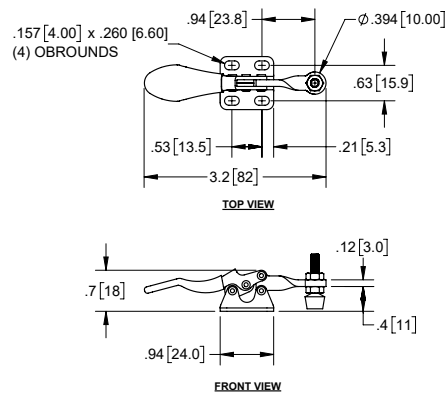

Hold Down Toggle Clamp with Open Arm, Adjustable Grip

Part Number	Material	Finish
J3313	steel	zinc plated

- ▶ red plastic grip
- ▶ holding capacity: 441 Lbs. [200 Kg]

Hold Down Toggle Clamps with Solid Arm, Adjustable Grip

Part Number	Material	Finish
J3315	steel	zinc plated
J3315SS	stainless steel	none

- ▶ red plastic grip and rubber bumper
- ▶ holding capacity: 60 Lbs. [27 Kg]

Hold Down Toggle Clamps with open Arm, Adjustable Grip

Part Number	Material	Finish
J3316	steel	zinc plated
J3316SS	stainless steel	none

- ▶ red plastic grip and rubber bumper
- ▶ holding capacity: 199 Lbs. [90 Kg]

Hold Down Toggle Clamps with Open Arm, Adjustable Grip

Part Number	Material	Finish
J3319	steel	zinc plated
J3319SS	stainless steel	none

- ▶ red plastic grip and rubber bumper
- ▶ holding capacity: 501 Lbs. [227 Kg]