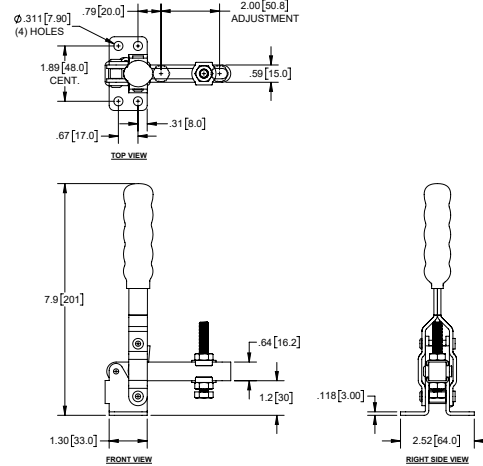

Hold Down Toggle Clamp with Open Arm, Adjustable Grip

Part Number	Material	Finish
J3313	steel	zinc plated

- ▶ red plastic grip
- ▶ holding capacity: 441 Lbs. [200 Kg]

Hold Down Toggle Clamps with Solid Arm, Adjustable Grip

Part Number	Material	Finish
J3315	steel	zinc plated
J3315SS	stainless steel	none

- ▶ red plastic grip and rubber bumper
- ▶ holding capacity: 60 Lbs. [27 Kg]

Hold Down Toggle Clamps with open Arm, Adjustable Grip

Part Number	Material	Finish
J3316	steel	zinc plated
J3316SS	stainless steel	none

- ▶ red plastic grip and rubber bumper
- ▶ holding capacity: 199 Lbs. [90 Kg]

Hold Down Toggle Clamps with Open Arm, Adjustable Grip

Part Number	Material	Finish
J3319	steel	zinc plated
J3319SS	stainless steel	none

- ▶ red plastic grip and rubber bumper
- ▶ holding capacity: 501 Lbs. [227 Kg]