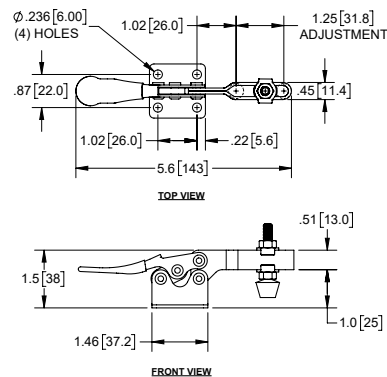

Hold Down Toggle Clamp with Open Arm, Adjustable Grip

Part Number	Material	Finish
J3313	steel	zinc plated

- ▶ red plastic grip
- ▶ holding capacity: 441 Lbs. [200 Kg]

Hold Down Toggle Clamps with Solid Arm, Adjustable Grip

Part Number	Material	Finish
J3315	steel	zinc plated
J3315SS	stainless steel	none

- ▶ red plastic grip and rubber bumper
- ▶ holding capacity: 60 Lbs. [27 Kg]

Hold Down Toggle Clamps with open Arm, Adjustable Grip

Part Number	Material	Finish
J3316	steel	zinc plated
J3316SS	stainless steel	none

- ▶ red plastic grip and rubber bumper
- ▶ holding capacity: 199 Lbs. [90 Kg]

Hold Down Toggle Clamps with Open Arm, Adjustable Grip

Part Number	Material	Finish
J3319	steel	zinc plated
J3319SS	stainless steel	none

- ▶ red plastic grip and rubber bumper
- ▶ holding capacity: 501 Lbs. [227 Kg]