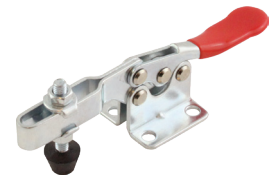

Hold Down Toggle Clamp with Open Arm, Adjustable Grip

Part Number	Material	Finish
J3313	steel	zinc plated

- ▶ red plastic grip
- ▶ holding capacity: 441 Lbs. [200 Kg]

Hold Down Toggle Clamps with Solid Arm, Adjustable Grip

Part Number	Material	Finish
J3315	steel	zinc plated
J3315SS	stainless steel	none

- ▶ red plastic grip and rubber bumper
- ▶ holding capacity: 60 Lbs. [27 Kg]

Hold Down Toggle Clamps with open Arm, Adjustable Grip

Part Number	Material	Finish
J3316	steel	zinc plated
J3316SS	stainless steel	none

- ▶ red plastic grip and rubber bumper
- ▶ holding capacity: 199 Lbs. [90 Kg]

Hold Down Toggle Clamps with Open Arm, Adjustable Grip

Part Number	Material	Finish
J3319	steel	zinc plated
J3319SS	stainless steel	none

- ▶ red plastic grip and rubber bumper
- ▶ holding capacity: 501 Lbs. [227 Kg]