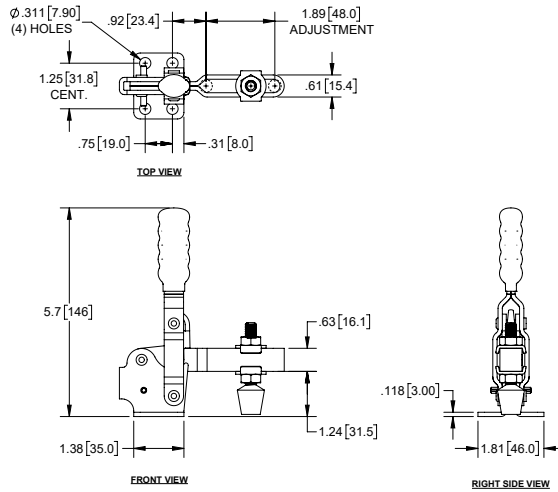

Hold Down Toggle Clamps with Open Arm, Adjustable Grip

Part Number	Material	Finish
J3314	steel	zinc plated
J3314SS	stainless steel	none

- ▶ red plastic grip and rubber bumper
- ▶ holding capacity: 501 Lbs. [227 Kg]

Steel Hold Down Toggle Clamp with Open Arm, Adjustable Grip

Part Number	Material	Finish
J3311	steel	zinc plated

- ▶ red plastic grip and rubber bumper
- ▶ holding capacity: 397 Lbs. [180 Kg]

Steel Hold Down Toggle Clamp with Open Arm, Adjustable Grip

Part Number	Material	Finish
J3326	steel	zinc plated

- ▶ red plastic grip and rubber bumper
- ▶ holding capacity: 750 Lbs. [340 Kg]