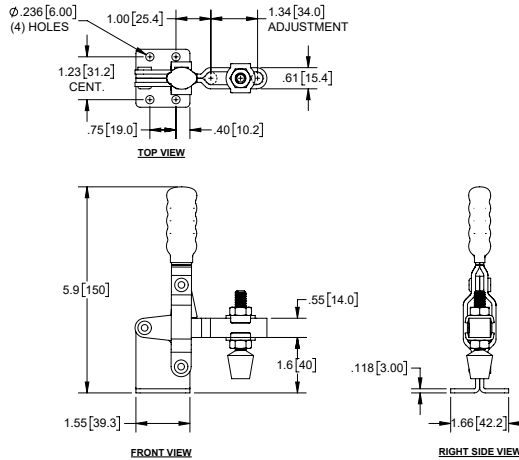

Hold Down Toggle Clamps with Open Arm, Adjustable Grip

Part Number	Material	Finish
J3314	steel	zinc plated
J3314SS	stainless steel	none

- ▶ red plastic grip and rubber bumper
- ▶ holding capacity: 501 Lbs. [227 Kg]

Steel Hold Down Toggle Clamp with Open Arm, Adjustable Grip

Part Number	Material	Finish
J3311	steel	zinc plated

- ▶ red plastic grip and rubber bumper
- ▶ holding capacity: 397 Lbs. [180 Kg]

Steel Hold Down Toggle Clamp with Open Arm, Adjustable Grip

Part Number	Material	Finish
J3326	steel	zinc plated

- ▶ red plastic grip and rubber bumper
- ▶ holding capacity: 750 Lbs. [340 Kg]