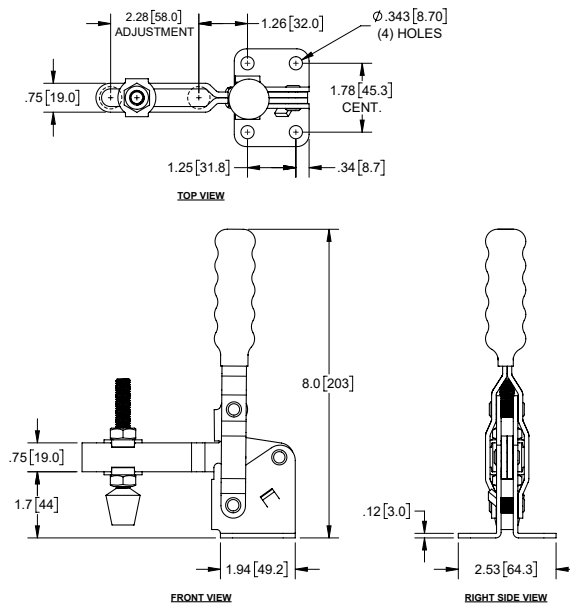

Hold Down Toggle Clamps with Open Arm, Adjustable Grip

Part Number	Material	Finish
J3314	steel	zinc plated
J3314SS	stainless steel	none

- ▶ red plastic grip and rubber bumper
- ▶ holding capacity: 501 Lbs. [227 Kg]

Steel Hold Down Toggle Clamp with Open Arm, Adjustable Grip

Part Number	Material	Finish
J3311	steel	zinc plated

- ▶ red plastic grip and rubber bumper
- ▶ holding capacity: 397 Lbs. [180 Kg]

Steel Hold Down Toggle Clamp with Open Arm, Adjustable Grip

Part Number	Material	Finish
J3326	steel	zinc plated

- ▶ red plastic grip and rubber bumper
- ▶ holding capacity: 750 Lbs. [340 Kg]