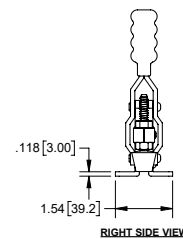

Hold Down Toggle Clamps with Open Arm, Adjustable Grip

Part Number	Material	Finish
J3310	steel	zinc plated
J3310SS	stainless steel	none

- ▶ red plastic grip and rubber bumper
- ▶ holding capacity: 110 Lbs. [50 Kg]

Hold Down Toggle Clamp with Open Arm, Adjustable Grip

Part Number	Material	Finish
J3312	steel	zinc plated

- ▶ red plastic grip and rubber bumper
- ▶ holding capacity: 221 Lbs. [100 Kg]

Hold Down Toggle Clamp with Solid Arm, Adjustable Grip

Part Number	Material	Finish
J3108	steel	zinc plated

- ▶ red plastic grip and rubber bumper
- ▶ holding capacity: 201 Lbs. [91 Kg]

Hold Down Toggle Clamp with Solid Arm, Adjustable Grip

Part Number	Material	Finish
J3108SS	stainless steel	zinc plated

- ▶ red plastic grip and rubber bumper
- ▶ holding capacity: 201 Lbs. [91 Kg]