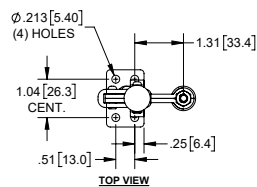

Hold Down Toggle Clamps with Open Arm, Adjustable Grip

Part Number	Material	Finish
J3310	steel	zinc plated
J3310SS	stainless steel	none

- ▶ red plastic grip and rubber bumper
- ▶ holding capacity: 110 Lbs. [50 Kg]

Hold Down Toggle Clamp with Open Arm, Adjustable Grip

Part Number	Material	Finish
J3312	steel	zinc plated

- ▶ red plastic grip and rubber bumper
- ▶ holding capacity: 221 Lbs. [100 Kg]

Hold Down Toggle Clamp with Solid Arm, Adjustable Grip

Part Number	Material	Finish
J3108	steel	zinc plated

- ▶ red plastic grip and rubber bumper
- ▶ holding capacity: 201 Lbs. [91 Kg]

Hold Down Toggle Clamp with Solid Arm, Adjustable Grip

Part Number	Material	Finish
J3108SS	stainless steel	zinc plated

- ▶ red plastic grip and rubber bumper
- ▶ holding capacity: 201 Lbs. [91 Kg]