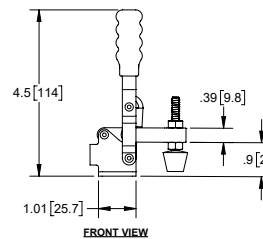

Hold Down Toggle Clamps with Open Arm, Adjustable Grip

Part Number	Material	Finish
J3310	steel	zinc plated
J3310SS	stainless steel	none

- ▶ red plastic grip and rubber bumper
- ▶ holding capacity: 110 Lbs. [50 Kg]

Hold Down Toggle Clamp with Open Arm, Adjustable Grip

Part Number	Material	Finish
J3312	steel	zinc plated

- ▶ red plastic grip and rubber bumper
- ▶ holding capacity: 221 Lbs. [100 Kg]

Hold Down Toggle Clamp with Solid Arm, Adjustable Grip

Part Number	Material	Finish
J3108	steel	zinc plated

- ▶ red plastic grip and rubber bumper
- ▶ holding capacity: 201 Lbs. [91 Kg]

Hold Down Toggle Clamp with Solid Arm, Adjustable Grip

Part Number	Material	Finish
J3108SS	stainless steel	zinc plated

- ▶ red plastic grip and rubber bumper
- ▶ holding capacity: 201 Lbs. [91 Kg]