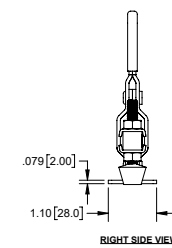

Hold Down Toggle Clamps with Open Arm, Adjustable Grip

Part Number	Material	Finish
J3310	steel	zinc plated
J3310SS	stainless steel	none

- ▶ red plastic grip and rubber bumper
- ▶ holding capacity: 110 Lbs. [50 Kg]

Hold Down Toggle Clamp with Open Arm, Adjustable Grip

Part Number	Material	Finish
J3312	steel	zinc plated

- ▶ red plastic grip and rubber bumper
- ▶ holding capacity: 221 Lbs. [100 Kg]

Hold Down Toggle Clamp with Solid Arm, Adjustable Grip

Part Number	Material	Finish
J3108	steel	zinc plated

- ▶ red plastic grip and rubber bumper
- ▶ holding capacity: 201 Lbs. [91 Kg]

Hold Down Toggle Clamp with Solid Arm, Adjustable Grip

Part Number	Material	Finish
J3108SS	stainless steel	zinc plated

- ▶ red plastic grip and rubber bumper
- ▶ holding capacity: 201 Lbs. [91 Kg]