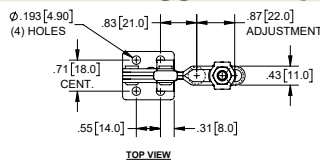

Hold Down Toggle Clamps with Open Arm, Adjustable Grip

Part Number	Material	Finish
J3310	steel	zinc plated
J3310SS	stainless steel	none

- ▶ red plastic grip and rubber bumper
- ▶ holding capacity: 110 Lbs. [50 Kg]

Hold Down Toggle Clamp with Open Arm, Adjustable Grip

Part Number	Material	Finish
J3312	steel	zinc plated

- ▶ red plastic grip and rubber bumper
- ▶ holding capacity: 221 Lbs. [100 Kg]

Hold Down Toggle Clamp with Solid Arm, Adjustable Grip

Part Number	Material	Finish
J3108	steel	zinc plated

- ▶ red plastic grip and rubber bumper
- ▶ holding capacity: 201 Lbs. [91 Kg]

Hold Down Toggle Clamp with Solid Arm, Adjustable Grip

Part Number	Material	Finish
J3108SS	stainless steel	zinc plated

- ▶ red plastic grip and rubber bumper
- ▶ holding capacity: 201 Lbs. [91 Kg]