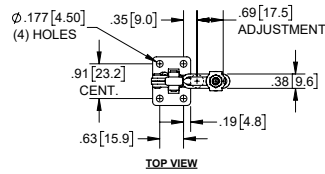

Hold Down Toggle Clamps with Open Arm, Adjustable Grip

Part Number	Material	Finish
J3310	steel	zinc plated
J3310SS	stainless steel	none

- ▶ red plastic grip and rubber bumper
- ▶ holding capacity: 110 Lbs. [50 Kg]

Hold Down Toggle Clamp with Open Arm, Adjustable Grip

Part Number	Material	Finish
J3312	steel	zinc plated

- ▶ red plastic grip and rubber bumper
- ▶ holding capacity: 221 Lbs. [100 Kg]

Hold Down Toggle Clamp with Solid Arm, Adjustable Grip

Part Number	Material	Finish
J3108	steel	zinc plated

- ▶ red plastic grip and rubber bumper
- ▶ holding capacity: 201 Lbs. [91 Kg]

Hold Down Toggle Clamp with Solid Arm, Adjustable Grip

Part Number	Material	Finish
J3108SS	stainless steel	zinc plated

- ▶ red plastic grip and rubber bumper
- ▶ holding capacity: 201 Lbs. [91 Kg]