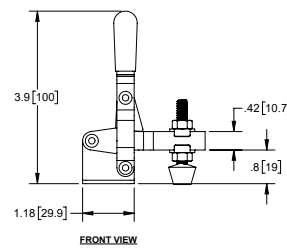

Hold Down Toggle Clamps with Open Arm, Adjustable Grip

Part Number	Material	Finish
J3310	steel	zinc plated
J3310SS	stainless steel	none

- ▶ red plastic grip and rubber bumper
- ▶ holding capacity: 110 Lbs. [50 Kg]

Hold Down Toggle Clamp with Open Arm, Adjustable Grip

Part Number	Material	Finish
J3312	steel	zinc plated

- ▶ red plastic grip and rubber bumper
- ▶ holding capacity: 221 Lbs. [100 Kg]

Hold Down Toggle Clamp with Solid Arm, Adjustable Grip

Part Number	Material	Finish
J3108	steel	zinc plated

- ▶ red plastic grip and rubber bumper
- ▶ holding capacity: 201 Lbs. [91 Kg]

Hold Down Toggle Clamp with Solid Arm, Adjustable Grip

Part Number	Material	Finish
J3108SS	stainless steel	zinc plated

- ▶ red plastic grip and rubber bumper
- ▶ holding capacity: 201 Lbs. [91 Kg]