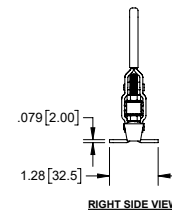

Hold Down Toggle Clamps with Open Arm, Adjustable Grip

Part Number	Material	Finish
J3310	steel	zinc plated
J3310SS	stainless steel	none

- ▶ red plastic grip and rubber bumper
- ▶ holding capacity: 110 Lbs. [50 Kg]

Hold Down Toggle Clamp with Open Arm, Adjustable Grip

Part Number	Material	Finish
J3312	steel	zinc plated

- ▶ red plastic grip and rubber bumper
- ▶ holding capacity: 221 Lbs. [100 Kg]

Hold Down Toggle Clamp with Solid Arm, Adjustable Grip

Part Number	Material	Finish
J3108	steel	zinc plated

- ▶ red plastic grip and rubber bumper
- ▶ holding capacity: 201 Lbs. [91 Kg]

Hold Down Toggle Clamp with Solid Arm, Adjustable Grip

Part Number	Material	Finish
J3108SS	stainless steel	zinc plated

- ▶ red plastic grip and rubber bumper
- ▶ holding capacity: 201 Lbs. [91 Kg]