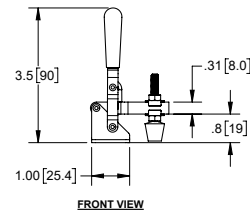

Hold Down Toggle Clamps with Open Arm, Adjustable Grip

Part Number	Material	Finish
J3310	steel	zinc plated
J3310SS	stainless steel	none

- ▶ red plastic grip and rubber bumper
- ▶ holding capacity: 110 Lbs. [50 Kg]

Hold Down Toggle Clamp with Open Arm, Adjustable Grip

Part Number	Material	Finish
J3312	steel	zinc plated

- ▶ red plastic grip and rubber bumper
- ▶ holding capacity: 221 Lbs. [100 Kg]

Hold Down Toggle Clamp with Solid Arm, Adjustable Grip

Part Number	Material	Finish
J3108	steel	zinc plated

- ▶ red plastic grip and rubber bumper
- ▶ holding capacity: 201 Lbs. [91 Kg]

Hold Down Toggle Clamp with Solid Arm, Adjustable Grip

Part Number	Material	Finish
J3108SS	stainless steel	zinc plated

- ▶ red plastic grip and rubber bumper
- ▶ holding capacity: 201 Lbs. [91 Kg]